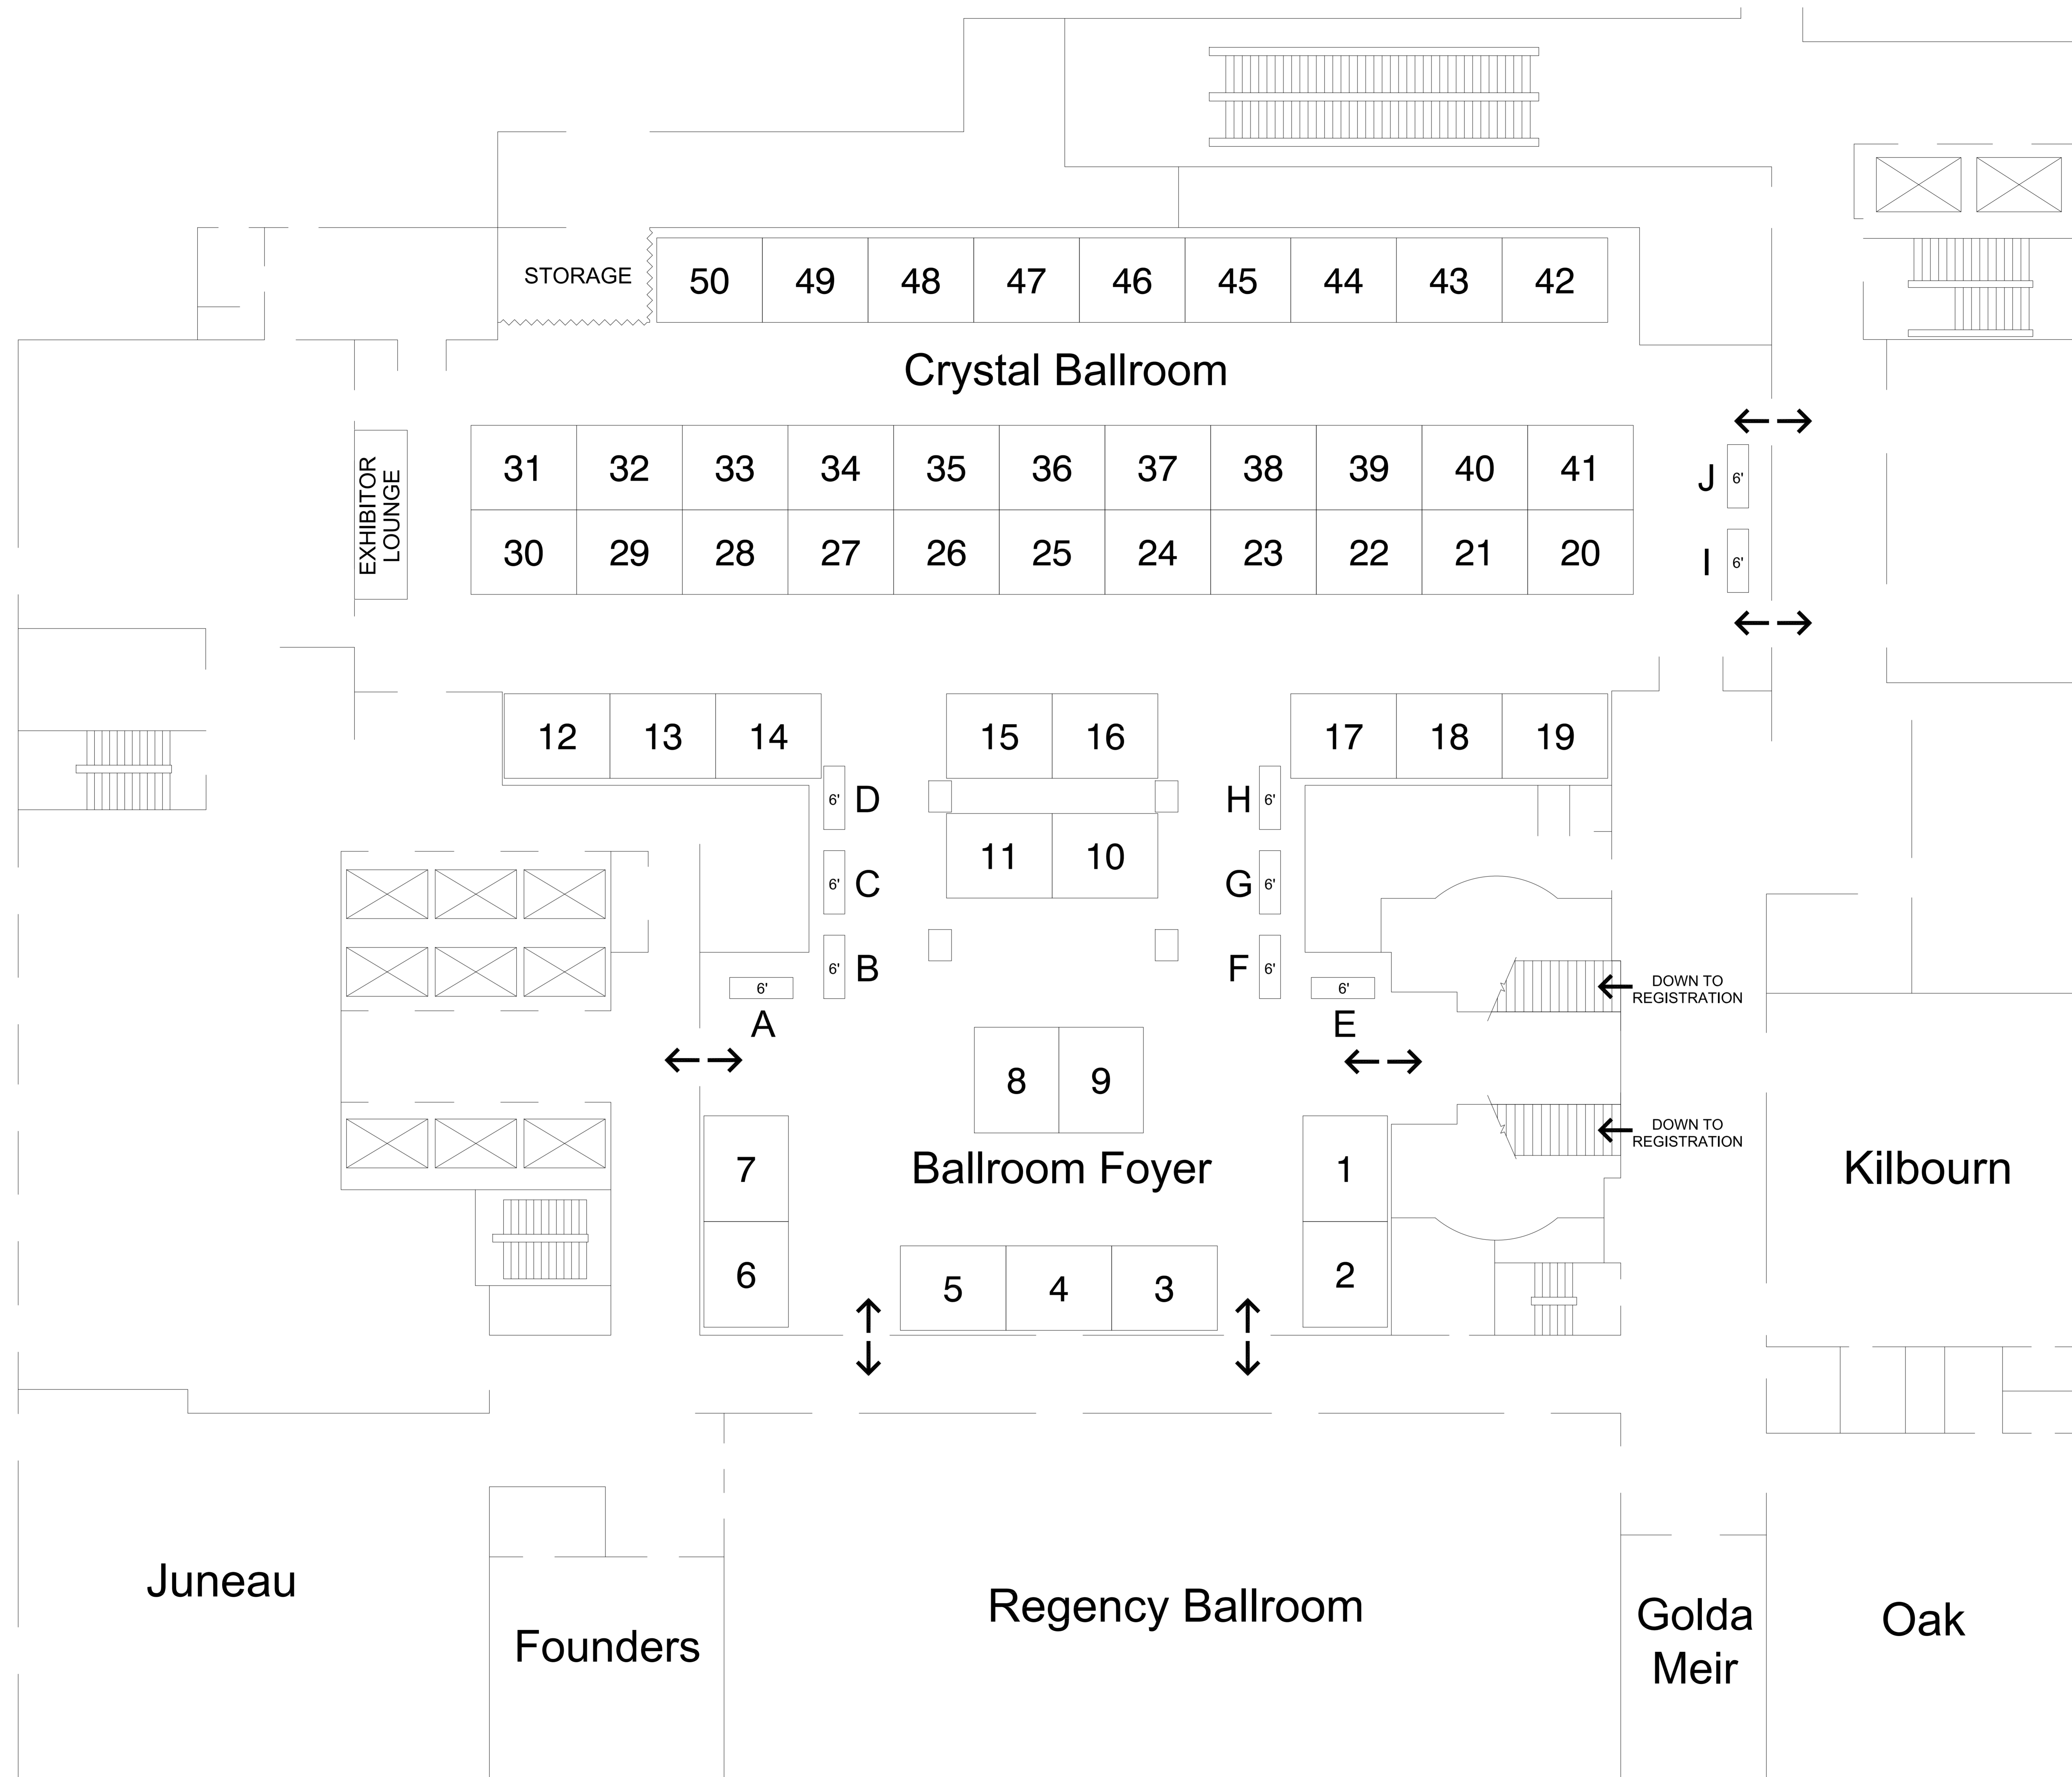

Hilton Milwaukee City Center

Milwaukee, WI

Central States
Conference on the
Teaching of Foreign
Languages 2018

Teaching Foreign Language

March 8 - 10, 2018

Hilton Milwaukee City Center

Milwaukee, WI

Crystal Ballroom & Foyer

Legend

Inventory as of 05/25/2017

Dimension	Qty
8'x10'	50

Totals:	50

AE: Lynn Garvin

Show Number: 3235-02-18

Drawn By: Bob Koenig

Revised: 5/25/17

File: 3235-02-18 foreign languages rev 5-25-17

Every effort has been made to ensure the accuracy of all information contained on this floor plan. However, no warranties, either expressed or implied are made with respect to this floor plan. If the location of building columns, utilities or other architectural components of the facility is a consideration in the construction of an exhibit, it is the sole responsibility of the exhibitor to physically inspect the facility to verify all dimensions and locations.

0' 5' 10' 20' 40'

GRAPHIC SCALE

fern

1500 Old Leonard Ave.
Columbus, OH 43219
ph: 614-253-1500
fax: 614-253-9101