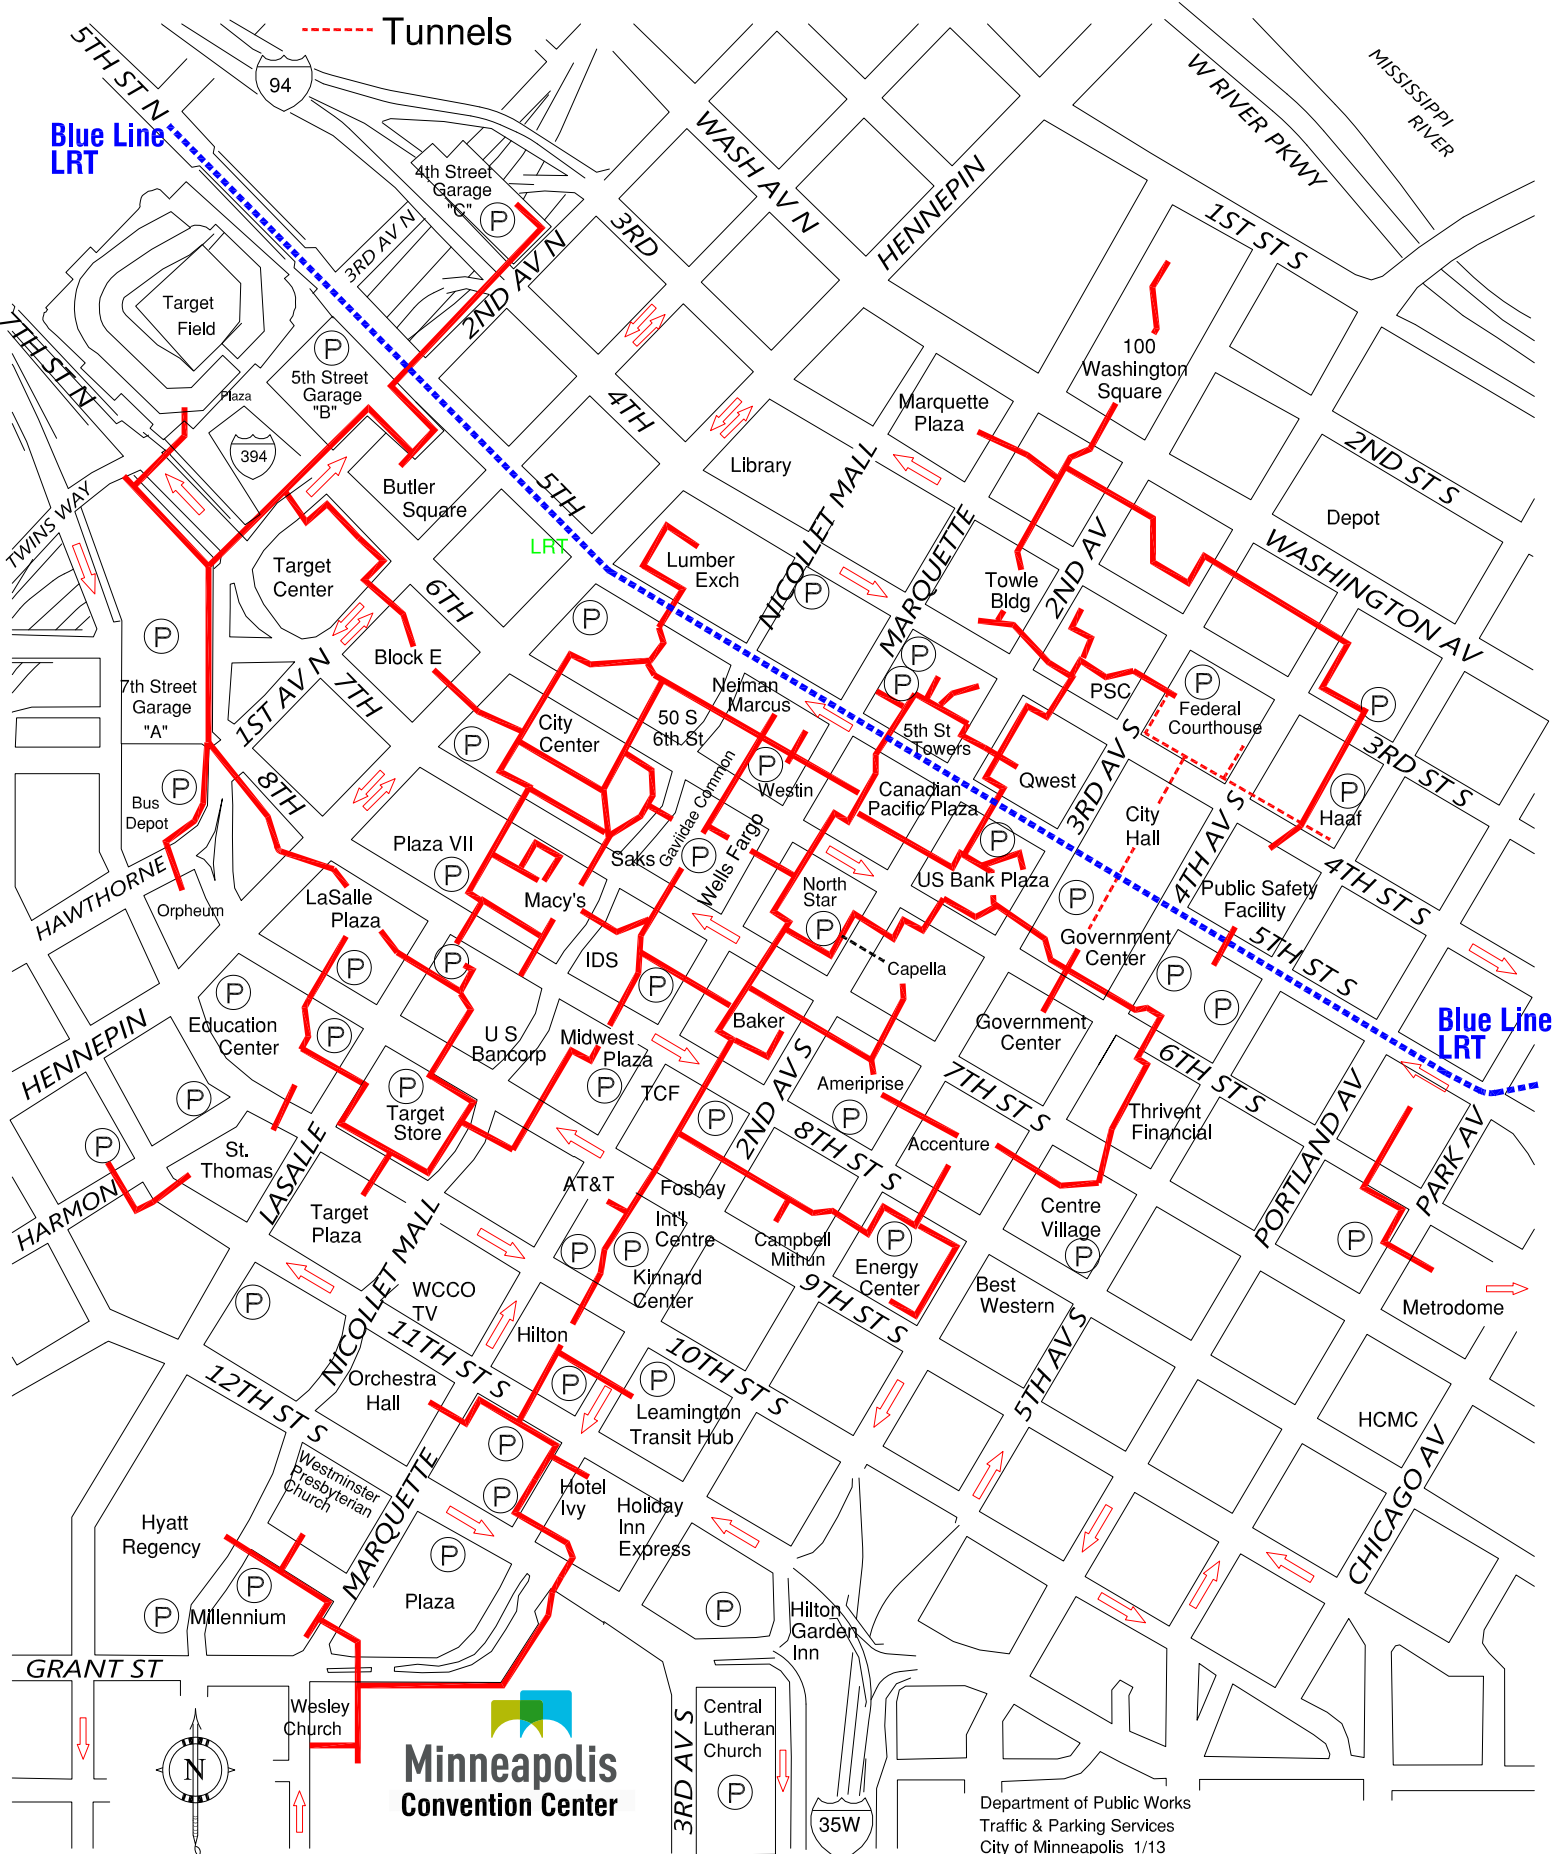

Downtown Minneapolis Skyways

— Skyways

- - - Tunnels

(P) Parking Ramps

Minneapolis
Convention Center